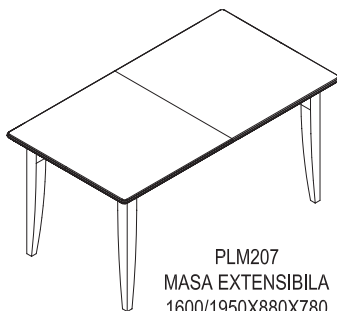

PLMCI900S
PLMCI900D
800x515x740

PLMCI606
600x515x1960

CORPURI SUPERIOARE

PLMCS200
200X320X700

PLMCS201
200X335X700

PLMCS301
300x335x700

PLMCS401
400x335x700

PLMCS405
400x335x700

PLMCS408BS
PLMCS408BD
400x335x540

PLMCS600
600x335x350

PLMCS601
600x335x700

PLMCS605
600x335x700

PLMCS801
800x335x700

PLMCS805
800x335x700

PLMCS900
600x680x700

PLMCS901
325x16x700

PLMS910 (SOCLU)
550x18x100

PLMS911 (SOCLU)
3000x18x100

PLMS912S (SOCLU)
PLMS912D
500x200x100

PLM207
MASA EXTENSIBILA
1600/1950X880X780

PLMPS1
735X625X90

PLMPS2
3000X110X90

PLMPS3S
PLMPS3D
3000X395X90

PLMPS4S
PLMPS4D
3000X395X90

PLMPS5
PLACA - 2005X320X22
POLITA - 1205X320X22

PLMPS6 (PLACA & POLITA)
1205X320X22

DESCRIERE TEHNICA CORP FURNIRUIT CIRES FRONTURI MASIV GEAMURI FAZETATE